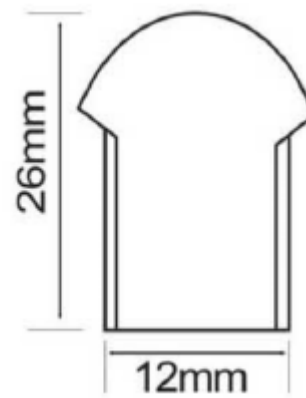

LED Neon-Flex Streifen

LED-DIREKT.CH

Size(mm)	12x26
Light source	SMD3528/2835
Working voltage	DC24V
Power	6.2w/m
Cutting Length	0.1524m
LED Quantity	80LEDs/m
Color	R/G/B/O/Y/W/WW/P/LY
Package	50m/roll
Certificate	CE/ROHS