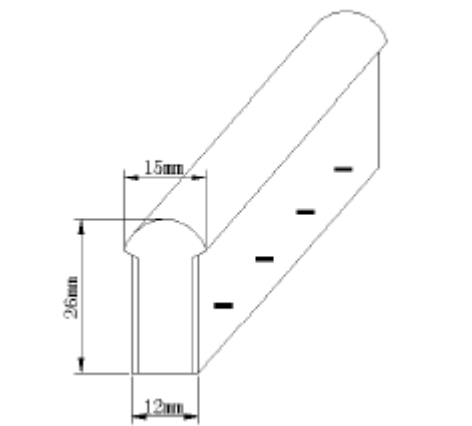

LED Neon-Flex Streifen

LED-DIREKT.CH

Size(mm)	12x26
Light source	SMD3528/2835
Working voltage	DC24V
Power	6.2w/m
Cutting Length	0.1524m
LED Quantity	80LEDs/m
Color	R/G/B/O/Y/W/WW/P/LY
Package	50m/roll
Certificate	CE/ROHS