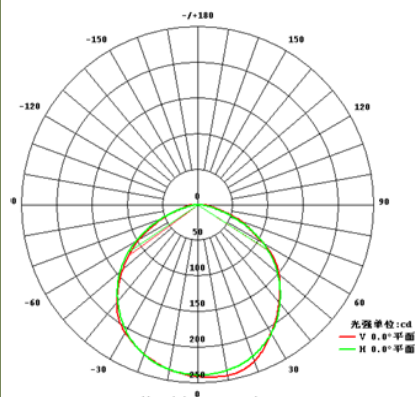

Specification

Model No.	PL180R-10W	PL240R-18W	PL300R-24W
Dimension	Φ180*14mm	Φ240*14mm	Φ300*14mm
Cut-out	Φ160mm	Φ220mm	Φ280mm
Power Consumption	10W	18W	24W
LED Q'ty	90 SMD3014	180 SMD3014	245 SMD3014
LED Initial Flux	750-900lm	1300-1600lm	1900-2300lm
Centre Illuminance	(1M): 335lx (2M): 85lx (3M): 40lx	(1M): 530lx (2M): 135lx (3M): 60lx	(1M): 610lx (2M): 154lx (3M): 71lx
Illuminated Area	(1M): Φ3.0m (2M): Φ6.0m (3M): Φ9.0m	(1M): Φ3.0m (2M): Φ6.0m (3M): Φ9.0m	(1M): Φ3.0m (2M): Φ6.0m (3M): Φ9.0m
Color Temperature	WW:2700-3200K, NW:4000-4500K, CW:5500-6500K		
Color Rendering Index	Ra≥80		
Beam Pattern	Symmetric / Round Beam		
Lamp Beam Angle	120°		
Input Voltage	AC85-265V 50-60Hz		
Drivers	External		
Power Factor	>0.95		
Power Efficiency	>85%		
Total Harmonic Distortion (Thd)	<9%		
Junction Temperature(Tj)	60 °C ± 10 %		
Working Temperature	-40°C ~ 55°C		
Storage Temperature	-25°C ~65°C		
IP Rating	IP44		
Power Line	0.75mm ² Two-core wire		
Connect Wire	L:White, N:Black		
Working Life-span	50000 Hours		
The color of the lamp shell	Silver, White		
Certificate	CE, RoHs		

Round LED Panel Down Light Specification

Warranty

3 years

Light Distribution Curve

● 180R-10W

● 240R-18W

● 300R-24W

Illumination Distribution

● 180R-10W

Height	Light Area Diameter	Emax	Evag
1.0m	3.0m	335 lx	89.2 lx
1.5m	4.5m	160 lx	41.7 lx
2.0m	6.0m	85 lx	23.2 lx
2.5m	7.5m	68 lx	17.3 lx
3.0m	9.0m	40 lx	11.5 lx

Beam Angle: 120°

● 240R-18W

Height	Light Area Diameter	Emax	Evag
1.0m	3.0m	530 lx	167.3 lx
2.0m	6.0m	135 lx	43.4 lx
3.0m	9.0m	60 lx	20.0 lx
4.0m	12.0m	34 lx	11.2 lx
5.0m	15.0m	23 lx	7.0 lx

Beam Angle: 120°

● 300R-24W

Height	Light Area Diameter	Emax	Evag
1.0m	3.0m	610 lx	185.4 lx
2.0m	6.0m	154 lx	50.4 lx
3.0m	9.0m	71 lx	23.0 lx
4.0m	12.0m	41 lx	13.2 lx
5.0m	15.0m	26 lx	8.8 lx

Beam Angle: 120°