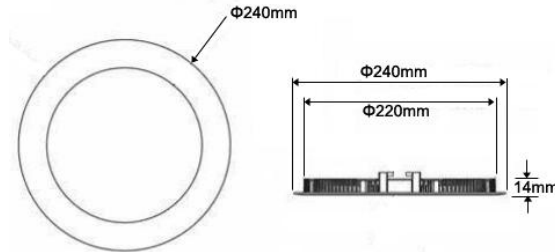

Specification

Model No.	PL180R-10W	PL240R-18W	PL300R-24W
Dimension	Φ180*14mm	Φ240*14mm	Φ300*14mm
Cut-out	Φ160mm	Φ220mm	Φ280mm
Power Consumption	10W	18W	24W
LED Q'ty	90 SMD3014	180 SMD3014	245 SMD3014
LED Initial Flux	750-900lm	1300-1600lm	1900-2300lm
Centre Illuminance	(1M): 335lx (2M): 85lx (3M): 40lx	(1M): 530lx (2M): 135lx (3M): 60lx	(1M): 610lx (2M): 154lx (3M): 71lx
Illuminated Area	(1M): Φ3.0m (2M): Φ6.0m (3M): Φ9.0m	(1M): Φ3.0m (2M): Φ6.0m (3M): Φ9.0m	(1M): Φ3.0m (2M): Φ6.0m (3M): Φ9.0m
Color Temperature	WW:2700-3200K, NW:4000-4500K, CW:5500-6500K		
Color Rendering Index	Ra≥80		
Beam Pattern	Symmetric / Round Beam		
Lamp Beam Angle	120°		
Input Voltage	AC85-265V 50-60Hz		
Drivers	External		
Power Factor	>0.95		
Power Efficiency	>85%		
Total Harmonic Distortion (Thd)	<9%		
Junction Temperature(Tj)	60 °C ± 10 %		
Working Temperature	-40°C ~ 55°C		
Storage Temperature	-25°C ~65°C		
IP Rating	IP44		
Power Line	0.75mm ² Two-core wire		
Connect Wire	L:White, N:Black		
Working Life-span	50000 Hours		
The color of the lamp shell	Silver, White		
Certificate	CE, RoHs		

● 180R-10W

Height	Light Area Diameter	Emax	Evag
1.0m	3.0m	335 lx	89.2 lx
1.5m	4.5m	160 lx	41.7 lx
2.0m	6.0m	85 lx	23.2 lx
2.5m	7.5m	68 lx	17.3 lx
3.0m	9.0m	40 lx	11.5 lx

Beam Angle: 120°

● 240R-18W

Height	Light Area Diameter	Emax	Evag
1.0m	3.0m	530 lx	167.3 lx
2.0m	6.0m	135 lx	43.4 lx
3.0m	9.0m	60 lx	20.0 lx
4.0m	12.0m	34 lx	11.2 lx
5.0m	15.0m	23 lx	7.0 lx

Beam Angle: 120°

● 300R-24W

Height	Light Area Diameter	Emax	Evag
1.0m	3.0m	610 lx	185.4 lx
2.0m	6.0m	154 lx	50.4 lx
3.0m	9.0m	71 lx	23.0 lx
4.0m	12.0m	41 lx	13.2 lx
5.0m	15.0m	26 lx	8.8 lx

Beam Angle: 120°

Dimension

Unit:mm

● 180R-10W

● 240R-18W

● 300R-24W

Round LED Panel Down Light Specification

■ Dialux Solution Available

- We focus on saving energy solution for LED light project