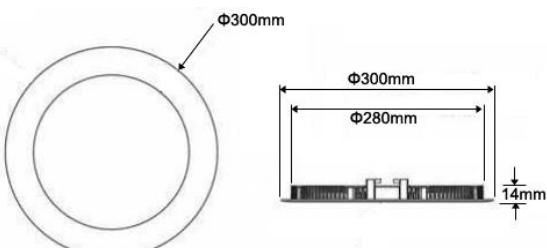

Specification

Model No.	PL180R-10W	PL240R-18W	PL300R-24W
Dimension	Φ180*14mm	Φ240*14mm	Φ300*14mm
Cut-out	Φ160mm	Φ220mm	Φ280mm
Power Consumption	10W	18W	24W
LED Q'ty	90 SMD3014	180 SMD3014	245 SMD3014
LED Initial Flux	750-900lm	1300-1600lm	1900-2300lm
Centre Illuminance	(1M): 335lx (2M): 85lx (3M): 40lx	(1M): 530lx (2M): 135lx (3M): 60lx	(1M): 610lx (2M): 154lx (3M): 71lx
Illuminated Area	(1M): Φ3.0m (2M): Φ6.0m (3M): Φ9.0m	(1M): Φ3.0m (2M): Φ6.0m (3M): Φ9.0m	(1M): Φ3.0m (2M): Φ6.0m (3M): Φ9.0m
Color Temperature	WW:2700-3200K, NW:4000-4500K, CW:5500-6500K		
Color Rendering Index	Ra≥80		
Beam Pattern	Symmetric / Round Beam		
Lamp Beam Angle	120°		
Input Voltage	AC85-265V 50-60Hz		
Drivers	External		
Power Factor	>0.95		
Power Efficiency	>85%		
Total Harmonic Distortion (Thd)	<9%		
Junction Temperature(Tj)	60 °C ± 10 %		
Working Temperature	-40°C ~ 55°C		
Storage Temperature	-25°C ~65°C		
IP Rating	IP44		
Power Line	0.75mm ² Two-core wire		
Connect Wire	L:White, N:Black		
Working Life-span	50000 Hours		
The color of the lamp shell	Silver, White		
Certificate	CE, RoHs		

● 180R-10W

Height	Light Area Diameter	Emax	Evag
1.0m	3.0m	335 lx	89.2 lx
1.5m	4.5m	160 lx	41.7 lx
2.0m	6.0m	85 lx	23.2 lx
2.5m	7.5m	68 lx	17.3 lx
3.0m	9.0m	40 lx	11.5 lx

Beam Angle: 120°

● 240R-18W

Height	Light Area Diameter	Emax	Evag
1.0m	3.0m	530 lx	167.3 lx
2.0m	6.0m	135 lx	43.4 lx
3.0m	9.0m	60 lx	20.0 lx
4.0m	12.0m	34 lx	11.2 lx
5.0m	15.0m	23 lx	7.0 lx

Beam Angle: 120°

● 300R-24W

Height	Light Area Diameter	Emax	Evag
1.0m	3.0m	610 lx	185.4 lx
2.0m	6.0m	154 lx	50.4 lx
3.0m	9.0m	71 lx	23.0 lx
4.0m	12.0m	41 lx	13.2 lx
5.0m	15.0m	26 lx	8.8 lx

Beam Angle: 120°

Dimension

Unit:mm

● 180R-10W

● 240R-18W

● 300R-24W

Round LED Panel Down Light Specification

■ Dialux Solution Available

- We focus on saving energy solution for LED light project