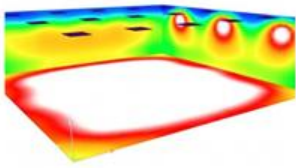

Beam Angle: 120°

● 300R-24W

Height	Light Area Diameter	Emax	Evag
1.0m	3.0m	610 lx	185.4 lx
2.0m	6.0m	154 lx	50.4 lx
3.0m	9.0m	71 lx	23.0 lx
4.0m	12.0m	41 lx	13.2 lx
5.0m	15.0m	26 lx	8.8 lx

Beam Angle: 120°

Dimension

Unit:mm

● 180R-10W

● 240R-18W

● 300R-24W

Round LED Panel Down Light Specification

■ Dialux Solution Available

- We focus on saving energy solution for LED light project