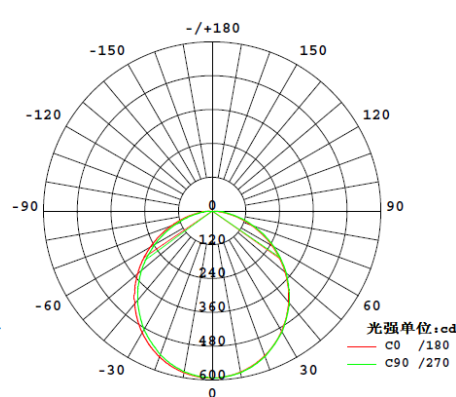

Specification

Model No.	PL180R-10W	PL240R-18W	PL300R-24W
Dimension	Φ180*14mm	Φ240*14mm	Φ300*14mm
Cut-out	Φ160mm	Φ220mm	Φ280mm
Power Consumption	10W	18W	24W
LED Q'ty	90 SMD3014	180 SMD3014	245 SMD3014
LED Initial Flux	750-900lm	1300-1600lm	1900-2300lm
Centre Illuminance	(1M): 335lx (2M): 85lx (3M): 40lx	(1M): 530lx (2M): 135lx (3M): 60lx	(1M): 610lx (2M): 154lx (3M): 71lx
Illuminated Area	(1M): Φ3.0m (2M): Φ6.0m (3M): Φ9.0m	(1M): Φ3.0m (2M): Φ6.0m (3M): Φ9.0m	(1M): Φ3.0m (2M): Φ6.0m (3M): Φ9.0m
Color Temperature	WW:2700-3200K, NW:4000-4500K, CW:5500-6500K		
Color Rendering Index	Ra≥80		
Beam Pattern	Symmetric / Round Beam		
Lamp Beam Angle	120°		
Input Voltage	AC85-265V 50-60Hz		
Drivers	External		
Power Factor	>0.95		
Power Efficiency	>85%		
Total Harmonic Distortion (Thd)	<9%		
Junction Temperature(Tj)	60 °C ± 10 %		
Working Temperature	-40°C ~ 55°C		
Storage Temperature	-25°C ~65°C		
IP Rating	IP44		
Power Line	0.75mm ² Two-core wire		
Connect Wire	L:White, N:Black		
Working Life-span	50000 Hours		
The color of the lamp shell	Silver, White		
Certificate	CE, RoHs		

Round LED Panel Down Light Specification

Warranty

3 years

Light Distribution Curve

● 180R-10W

● 240R-18W

● 300R-24W

Illumination Distribution

● 180R-10W

Height	Light Area Diameter	Emax	Evag
1.0m	3.0m	335 lx	89.2 lx
1.5m	4.5m	160 lx	41.7 lx
2.0m	6.0m	85 lx	23.2 lx
2.5m	7.5m	68 lx	17.3 lx
3.0m	9.0m	40 lx	11.5 lx

Beam Angle: 120°

● 240R-18W

Height	Light Area Diameter	Emax	Evag
1.0m	3.0m	530 lx	167.3 lx
2.0m	6.0m	135 lx	43.4 lx
3.0m	9.0m	60 lx	20.0 lx
4.0m	12.0m	34 lx	11.2 lx
5.0m	15.0m	23 lx	7.0 lx

Beam Angle: 120°

● 300R-24W

Height	Light Area Diameter	Emax	Evag
1.0m	3.0m	610 lx	185.4 lx
2.0m	6.0m	154 lx	50.4 lx
3.0m	9.0m	71 lx	23.0 lx
4.0m	12.0m	41 lx	13.2 lx
5.0m	15.0m	26 lx	8.8 lx

Beam Angle: 120°