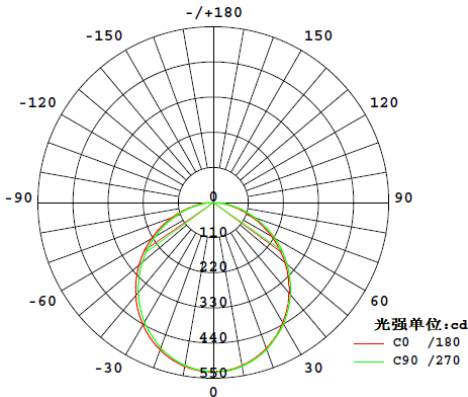

Specification

Model No.	PL180R-10W	PL240R-18W	PL300R-24W
Dimension	Φ180*14mm	Φ240*14mm	Φ300*14mm
Cut-out	Φ160mm	Φ220mm	Φ280mm
Power Consumption	10W	18W	24W
LED Q'ty	90 SMD3014	180 SMD3014	245 SMD3014
LED Initial Flux	750-900lm	1300-1600lm	1900-2300lm
Centre Illuminance	(1M): 335lx (2M): 85lx (3M): 40lx	(1M): 530lx (2M): 135lx (3M): 60lx	(1M): 610lx (2M): 154lx (3M): 71lx
Illuminated Area	(1M): Φ3.0m (2M): Φ6.0m (3M): Φ9.0m	(1M): Φ3.0m (2M): Φ6.0m (3M): Φ9.0m	(1M): Φ3.0m (2M): Φ6.0m (3M): Φ9.0m
Color Temperature	WW:2700-3200K, NW:4000-4500K, CW:5500-6500K		
Color Rendering Index	Ra≥80		
Beam Pattern	Symmetric / Round Beam		
Lamp Beam Angle	120°		
Input Voltage	AC85-265V 50-60Hz		
Drivers	External		
Power Factor	>0.95		
Power Efficiency	>85%		
Total Harmonic Distortion (Thd)	<9%		
Junction Temperature(Tj)	60 °C ± 10 %		
Working Temperature	-40°C ~ 55°C		
Storage Temperature	-25°C ~65°C		
IP Rating	IP44		
Power Line	0.75mm ² Two-core wire		
Connect Wire	L:White, N:Black		
Working Life-span	50000 Hours		
The color of the lamp shell	Silver, White		
Certificate	CE, RoHs		

Round LED Panel Down Light Specification

Warranty

3 years

Light Distribution Curve

● 180R-10W

● 240R-18W

● 300R-24W

Illumination Distribution

● 180R-10W

Height	Light Area Diameter	Emax	Evag
1.0m	3.0m	335 lx	89.2 lx
1.5m	4.5m	160 lx	41.7 lx
2.0m	6.0m	85 lx	23.2 lx
2.5m	7.5m	68 lx	17.3 lx
3.0m	9.0m	40 lx	11.5 lx

Beam Angle: 120°

● 240R-18W

Height	Light Area Diameter	Emax	Evag
1.0m	3.0m	530 lx	167.3 lx
2.0m	6.0m	135 lx	43.4 lx
3.0m	9.0m	60 lx	20.0 lx
4.0m	12.0m	34 lx	11.2 lx
5.0m	15.0m	23 lx	7.0 lx

Beam Angle: 120°

● 300R-24W

Height	Light Area Diameter	Emax	Evag
1.0m	3.0m	610 lx	185.4 lx
2.0m	6.0m	154 lx	50.4 lx
3.0m	9.0m	71 lx	23.0 lx
4.0m	12.0m	41 lx	13.2 lx
5.0m	15.0m	26 lx	8.8 lx

Beam Angle: 120°