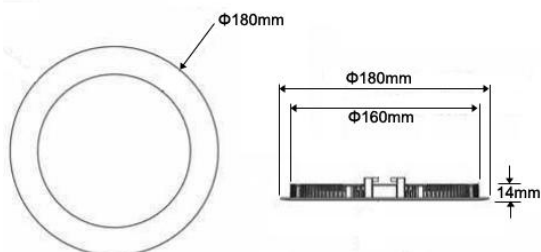

Specification

Model No.	PL180R-10W	PL240R-18W	PL300R-24W
Dimension	Φ180*14mm	Φ240*14mm	Φ300*14mm
Cut-out	Φ160mm	Φ220mm	Φ280mm
Power Consumption	10W	18W	24W
LED Q'ty	90 SMD3014	180 SMD3014	245 SMD3014
LED Initial Flux	750-900lm	1300-1600lm	1900-2300lm
Centre Illuminance	(1M): 335lx (2M): 85lx (3M): 40lx	(1M): 530lx (2M): 135lx (3M): 60lx	(1M): 610lx (2M): 154lx (3M): 71lx
Illuminated Area	(1M): Φ3.0m (2M): Φ6.0m (3M): Φ9.0m	(1M): Φ3.0m (2M): Φ6.0m (3M): Φ9.0m	(1M): Φ3.0m (2M): Φ6.0m (3M): Φ9.0m
Color Temperature	WW:2700-3200K, NW:4000-4500K, CW:5500-6500K		
Color Rendering Index	Ra≥80		
Beam Pattern	Symmetric / Round Beam		
Lamp Beam Angle	120°		
Input Voltage	AC85-265V 50-60Hz		
Drivers	External		
Power Factor	>0.95		
Power Efficiency	>85%		
Total Harmonic Distortion (Thd)	<9%		
Junction Temperature(Tj)	60 °C ± 10 %		
Working Temperature	-40°C ~ 55°C		
Storage Temperature	-25°C ~65°C		
IP Rating	IP44		
Power Line	0.75mm ² Two-core wire		
Connect Wire	L:White, N:Black		
Working Life-span	50000 Hours		
The color of the lamp shell	Silver, White		
Certificate	CE, RoHs		

● 180R-10W

Height	Light Area Diameter	Emax	Evag
1.0m	3.0m	335 lx	89.2 lx
1.5m	4.5m	160 lx	41.7 lx
2.0m	6.0m	85 lx	23.2 lx
2.5m	7.5m	68 lx	17.3 lx
3.0m	9.0m	40 lx	11.5 lx

Beam Angle: 120°

● 240R-18W

Height	Light Area Diameter	Emax	Evag
1.0m	3.0m	530 lx	167.3 lx
2.0m	6.0m	135 lx	43.4 lx
3.0m	9.0m	60 lx	20.0 lx
4.0m	12.0m	34 lx	11.2 lx
5.0m	15.0m	23 lx	7.0 lx

Beam Angle: 120°

● 300R-24W

Height	Light Area Diameter	Emax	Evag
1.0m	3.0m	610 lx	185.4 lx
2.0m	6.0m	154 lx	50.4 lx
3.0m	9.0m	71 lx	23.0 lx
4.0m	12.0m	41 lx	13.2 lx
5.0m	15.0m	26 lx	8.8 lx

Beam Angle: 120°

Dimension

Unit:mm

● 180R-10W

● 240R-18W

● 300R-24W

Round LED Panel Down Light Specification

■ Dialux Solution Available

- We focus on saving energy solution for LED light project